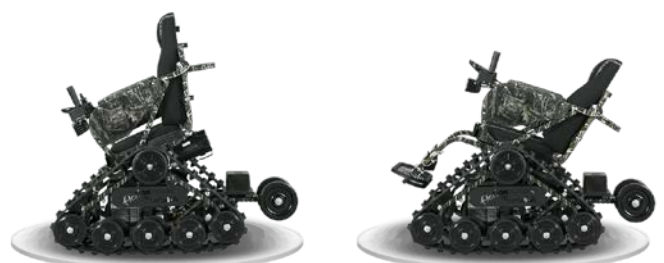

MODEL ST

ONTRACK Model ST, patented for design and functionality, has been the ultimate all-terrain wheelchair since 2009. With dozens of color combinations and accessories, five different sizes, and a variety of modifications available, each Trackchair can be customized to fit your needs.

SPECIFICATIONS

Height:	106.5 cm
Length:	106.5 cm / 32 cm / 127 cm
Weight:	159 kg
Seat height:	58.5 cm
Seat tilt angle:	20 degrees both sides
Tracks:	15.3 cm x 228.50 cm (Type II)
Batteries:	2 x 12 volt AGM
Steering:	Joystick for wheelchair
Motors:	24 volt DC with gearbox 24: 1 ratio
Speed:	5 to 6 km per hour
Turning circle:	0 degrees
Ground freedom:	9 cm
Battery charger:	12 amp.
Range:	16 km (depending on load)
Footrest:	Adjustable height
Belt:	Hip belt standard
Warranty:	1 Year parts & labor - 3 Years on Welding & Track

DUAL ARMREST SWIVEL

To facilitate the transfer and access to users from their other chair.

FORWARD AND REAR TILT ON FLY

The electric tilt mechanism allows the user to easily stay level in their Trackchair while traversing hills and uneven terrain.