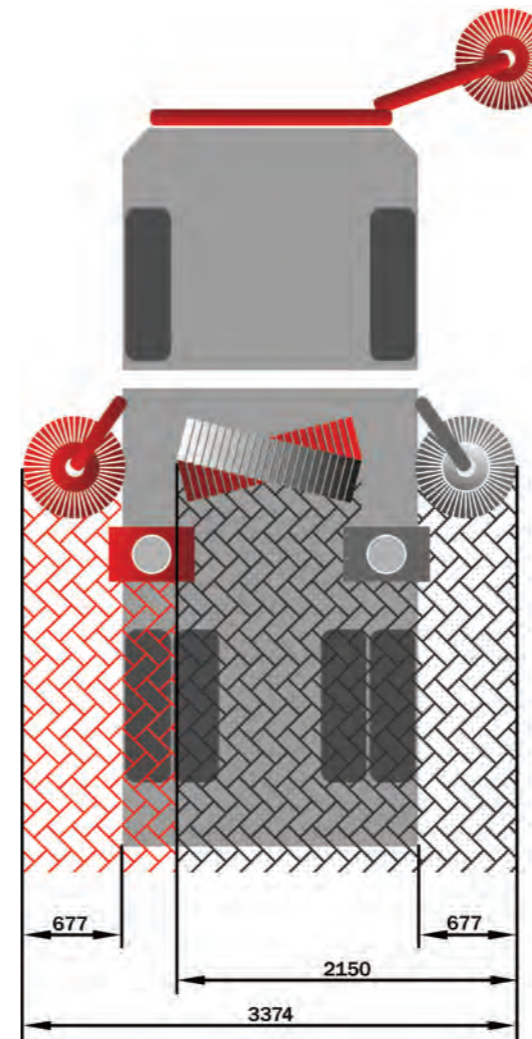

## HIGH TIPPING

The special high tipping technology allows raising the debris hopper to 1.50 m and emptying it in a provided container.

## SWEEPING WIDTHS

Depending on the additional equipment, a sweeping or washing width of 2,200 mm to 3,550 mm is possible.

Standard configurations are marked in grey.

Your sweeper as individual as you are - that is our strength. We find the perfect solution for your cleaning work. With a multitude of possibilities and variations, your machine becomes the ultimate cleaning professional. Please contact us or write to us: [sales@brock-kehrtechnik.de](mailto:sales@brock-kehrtechnik.de)